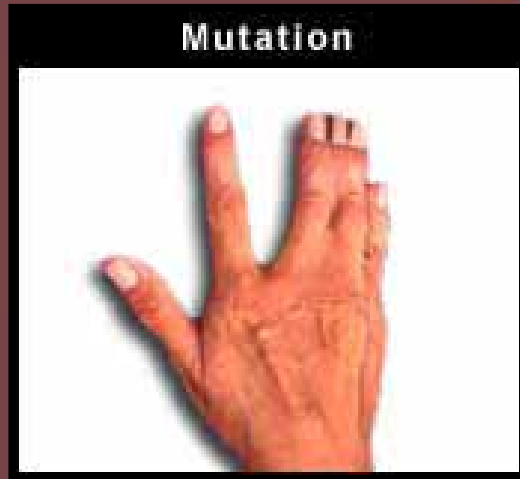

MUTATIONS

Evolution Roadblocks
~ Creation Support

- Mutations Are Destructive

Creation vs. Evolution